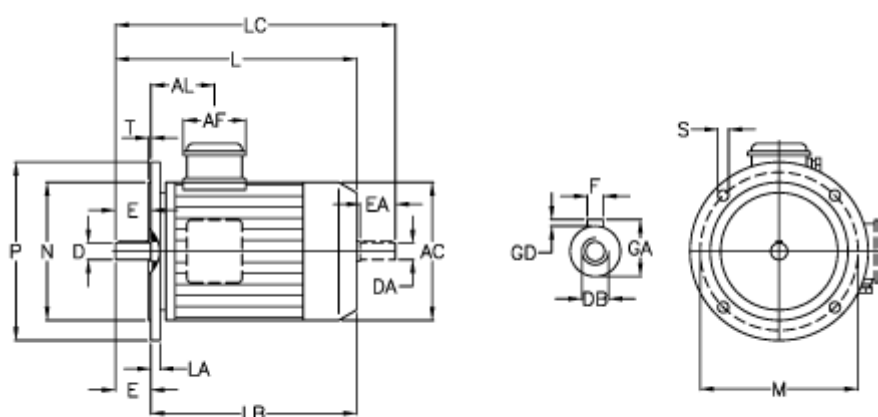

Article number: 252300550424

Description: ICME IE3 Tree-phase motor TPE132SA4-4 5.5KW
1400 rpm 400-690V 50HZ IP55 B5

Measures

A/F = 92	F = 8	N = 230
AC = 258	GA = 41.5	P = 300
AL = 117	GD = 10	S = 14
D = 38	L = 449	T = 4
DA = 38	LA = 14	
DB = M12	LB = 369	
E = 80	LC = 532	
EA = 80	M = 265	